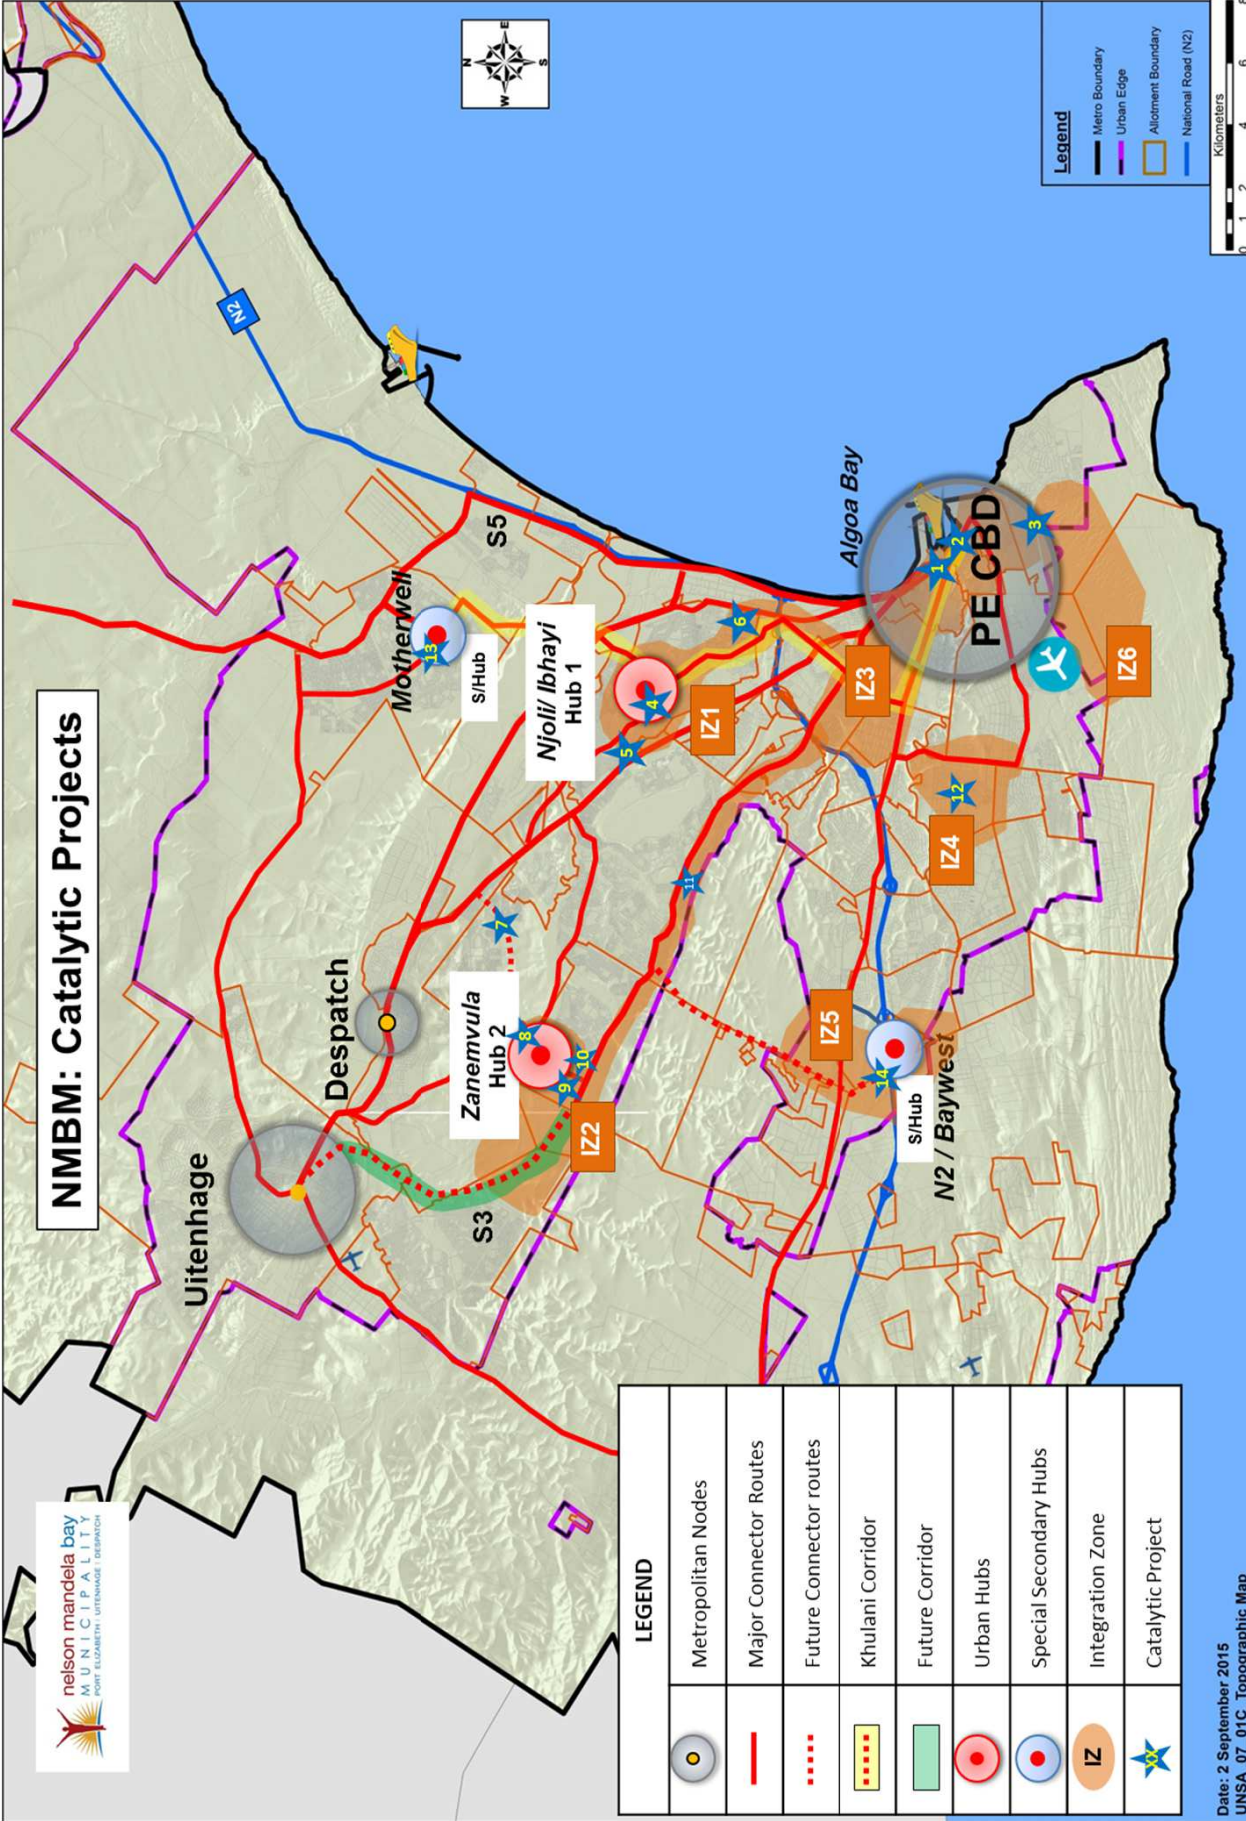

NMBM: Catalytic Projects

Legend

- Metro Boundary
- Urban Edge
- Allotment Boundary
- National Road (N2)

LEGEND	
	Metropolitan Nodes
	Major Connector Routes
	Future Connector routes
	Khulani Corridor
	Future Corridor
	Urban Hubs
	Special Secondary Hubs
	Integration Zone
	Catalytic Project